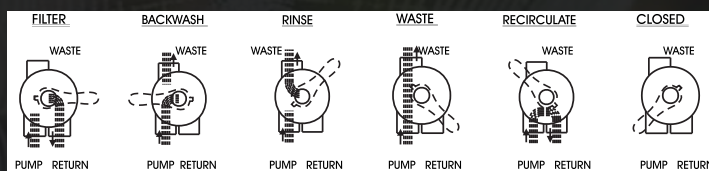

- ✓ All-new Crossover Bobbin Winding Technology
- ✓ 370kpa of maximum working pressure
- ✓ Require less frequent backwash
- ✓ Reduce waste of water and chemical consumption
- ✓ 316 grade stainless steel components
- ✓ Dual-layer full fibreglass tank, inside and out
- ✓ UV resistant body

Specification

Model	Diameter (mm / inch) (B)	Height (mm) (A)	Multi-port Valve Size (mm)	Flow Rate (lpm)	Filter Area (m ²)	Jade Glass Required	
						Coarse	Fine
M18	450 / 18"	800	40	133	0.16	1 bags	1 bags
M21	550 / 21"	840	40	192	0.23	2 bags	3 bags
M25	650 / 25"	960	40	270	0.33	3 bags	4 bags
M28B	700 / 28"	1025	50	320	0.38	4 bags	5 bags
M30	750 / 30"	1050	50	390	0.44	5 bags	6 bags
M32	800 / 32"	1200	50	420	0.50	5 bags	7 bags

Pressure rating:

250 NORMAL WORKING PRESSURE
370 MAX. WORKING PRESSURE
150 BACK WASHING PRESSURE
700 FACTORY TESTED

6 functions multi-port valve (MPV)

Recommended to work with

JADE GLASS

- Save water;
- Reduce usage of chemical;
- Exceptionally clean;
- 10 years life span;
- Environmental friendly;
- Approved by UK Drinking Water Inspectorate.