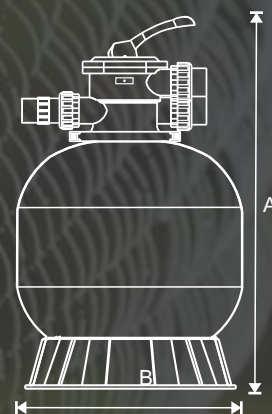

- ✓ All-new Crossover Bobbin Winding Technology
- ✓ 370kpa of maximum working pressure
- ✓ Require less frequent backwash
- ✓ Reduce waste of water and chemical consumption
- ✓ 316 grade stainless steel components
- ✓ Dual-layer full fibreglass tank, inside and out
- ✓ UV resistant body

Specification

Model	Diameter (mm / inch) (B)	Height (mm) (A)	Multi-port Valve Size (mm)	Flow Rate (lpm)	Filter Area (m ²)	Jade Glass Required	
						Coarse	Fine
M18	450 / 18"	800	40	133	0.16	1 bags	1 bags
M21	550 / 21"	840	40	192	0.23	2 bags	3 bags
M25	650 / 25"	960	40	270	0.33	3 bags	4 bags
M28B	700 / 28"	1025	50	320	0.38	4 bags	5 bags
M30	750 / 30"	1050	50	390	0.44	5 bags	6 bags
M32	800 / 32"	1200	50	420	0.50	5 bags	7 bags